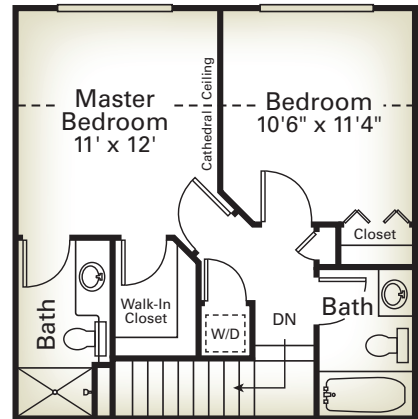

TWO BEDROOM TOWNHOME

1,200 SQUARE FEET

FIRST FLOOR

SECOND FLOOR

THIRD FLOOR

THE RAVINES OF PLYMOUTH

Plymouth, MI 48170 • PH 734-634-7056
EMAIL info@ravinesofplymouth.com • www.ravinesofplymouth.com