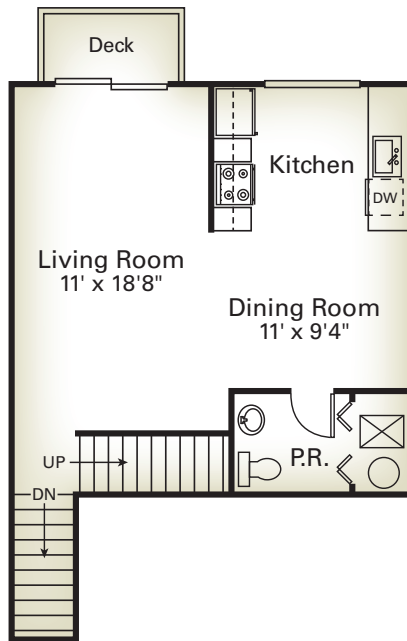

TWO BEDROOM TOWNHOME

1,200 SQUARE FEET

FIRST FLOOR

SECOND FLOOR

THIRD FLOOR

THE RAVINES OF PLYMOUTH

Plymouth, MI 48170 • PH 734-634-7056
EMAIL info@ravinesofplymouth.com • www.ravinesofplymouth.com